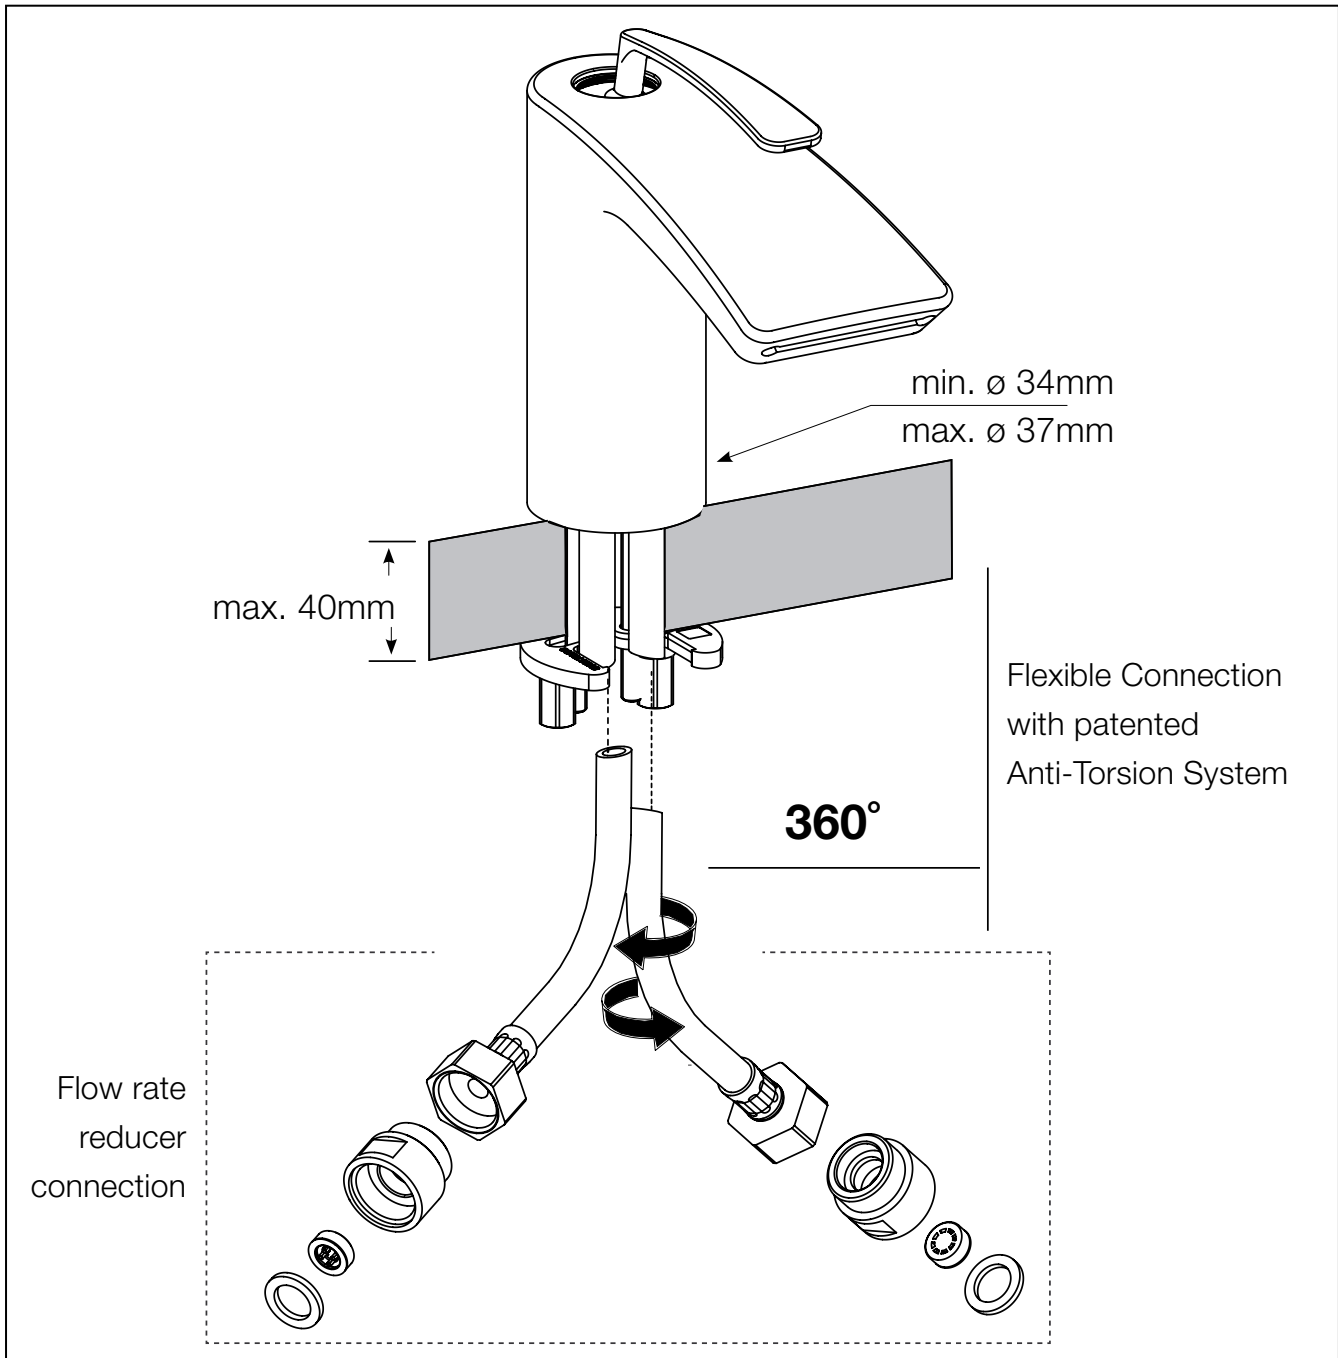

aquatica®

Function : Form : Fashion

Bollicine-S-220

3.5" Sink Faucet

Installation & Care Manual

EUROPE

Bollicine-S-220

3.5" Sink Faucet

PARTS LIST

Bollicine-S-220

3.5" Sink Faucet

INSTALLATION SEQUENCE

aquatica®

Function : Form : Fashion

IMPORTANT NOTE:

- Installation to be performed by qualified personnel
- Before connecting to mains, bleed the pipes to avoid damage.

aquatica®

Function : Form : Fashion

aquatica®

Function : Form : Fashion

CE

Aquatica Plumbing Europe LTD
Dzirnava iela 73-2, Riga, Latvia
13
EN 14516
CL1
CA-DA