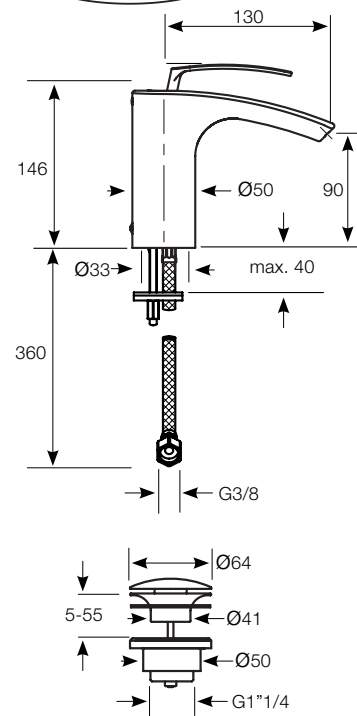

aquatica®

Function : Form : Fashion

Bollicine-S-220

3.5" Sink Faucet

Installation & Care Manual

EUROPE

Bollicine-S-220

3.5" Sink Faucet

PARTS LIST

Bollicine-S-220

3.5" Sink Faucet

INSTALLATION SEQUENCE

aquatica®

Function : Form : Fashion

IMPORTANT NOTE:

- Installation to be performed by qualified personnel
- Before connecting to mains, bleed the pipes to avoid damage.

aquatica®

Function : Form : Fashion

aquatica®

Function : Form : Fashion

CE

Aquatica Plumbing Europe LTD
Dzirnava iela 73-2, Riga, Latvia
13
EN 14516
CL1
CA-DA