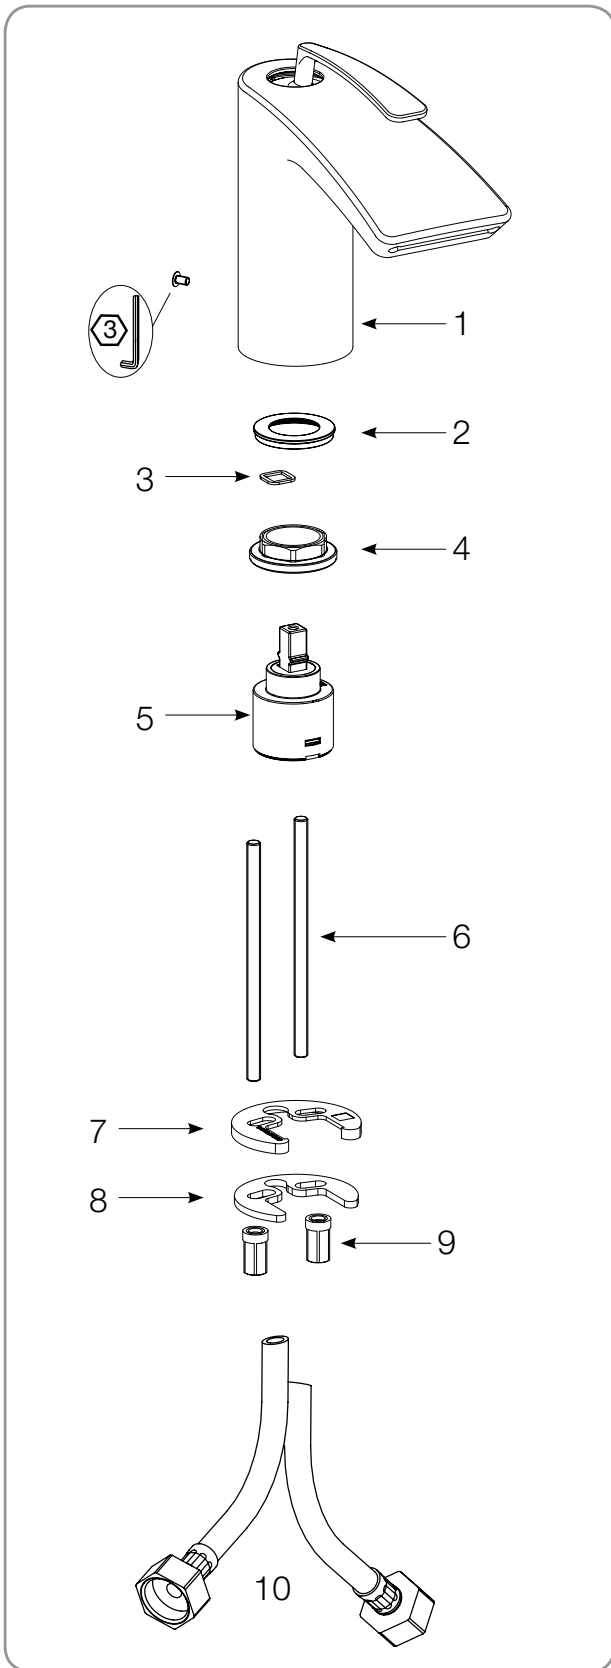

aquatica®

Function : Form : Fashion

Bollicine-S-220

3.5" Sink Faucet

Installation & Care Manual

EUROPE

Bollicine-S-220

3.5" Sink Faucet

PARTS LIST

Bollicine-S-220

3.5" Sink Faucet

INSTALLATION SEQUENCE

aquatica®

Function : Form : Fashion

IMPORTANT NOTE:

- Installation to be performed by qualified personnel
- Before connecting to mains, bleed the pipes to avoid damage.