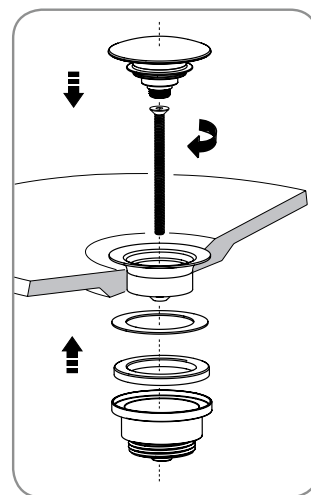

aquatica®

Function : Form : Fashion

Bollicine-S-220

3.5" Sink Faucet

Installation & Care Manual

EUROPE

Bollicine-S-220

3.5" Sink Faucet

PARTS LIST

Bollicine-S-220

3.5" Sink Faucet

INSTALLATION SEQUENCE

aquatica®

Function : Form : Fashion

IMPORTANT NOTE:

- Installation to be performed by qualified personnel
- Before connecting to mains, bleed the pipes to avoid damage.