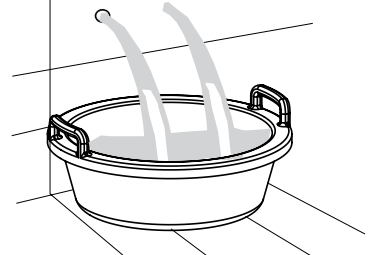

aquatica®

Function : Form : Fashion

Bollicine-S-220

3.5" Sink Faucet

Installation & Care Manual

EUROPE

Bollicine-S-220

3.5" Sink Faucet

PARTS LIST

Bollicine-S-220

3.5" Sink Faucet

INSTALLATION SEQUENCE

aquatica®

Function : Form : Fashion

IMPORTANT NOTE:

- Installation to be performed by qualified personnel
- Before connecting to mains, bleed the pipes to avoid damage.