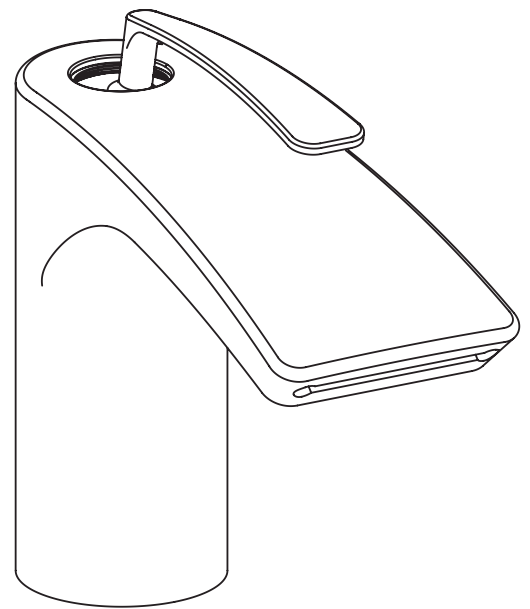

aquatica®

Function : Form : Fashion

Bollicine-S-220

3.5" Sink Faucet

Installation & Care Manual

EUROPE

Bollicine-S-220

3.5" Sink Faucet

PARTS LIST

Bollicine-S-220

3.5" Sink Faucet

INSTALLATION SEQUENCE

aquatica®

Function : Form : Fashion

IMPORTANT NOTE:

- Installation to be performed by qualified personnel
- Before connecting to mains, bleed the pipes to avoid damage.